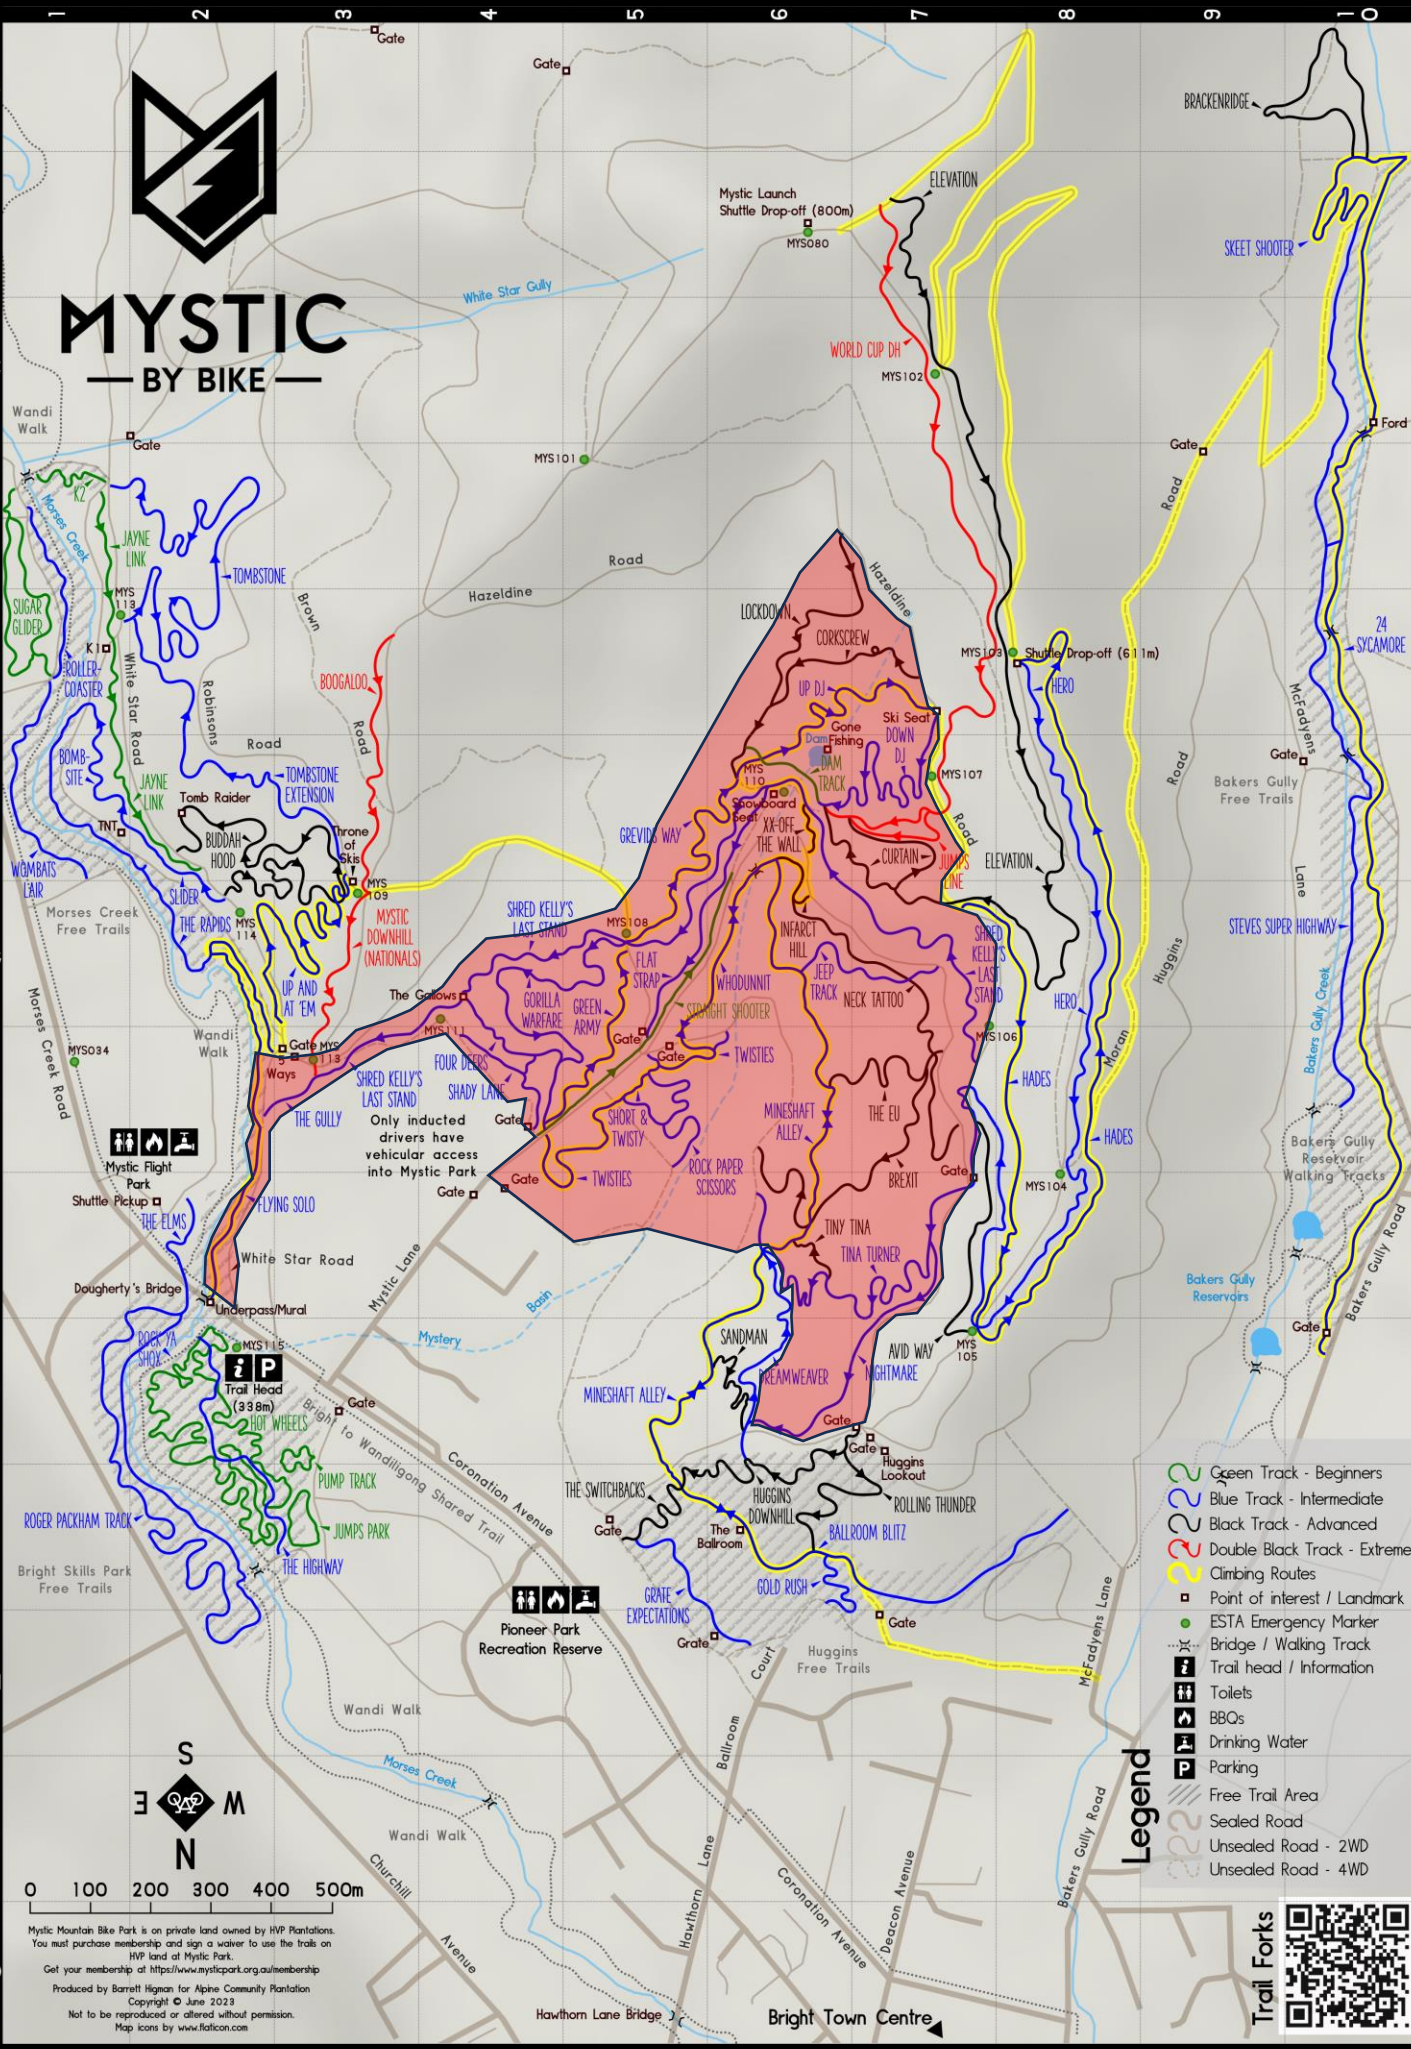

MYSTIC

— BY BIKE —

1. **Legend**
2. Green Track - Beginners
   - Blue Track - Intermediate
   - Black Track - Advanced
   - Double Black Track - Extreme
   - Climbing Routes
   - Point of interest / Landmark
   - ESTA Emergency Marker
   - ⋯ Bridge / Walking Track
   - ⓘ Trail head / Information
   - ♿ Toilets
   - 🚰 Drinking Water
   - P Parking
   - Free Trail Area
   - Sealed Road
   - Unsealed Road - 2WD
   - Unsealed Road - 4WD

0 100 200 300 400 500m

Trail Forks